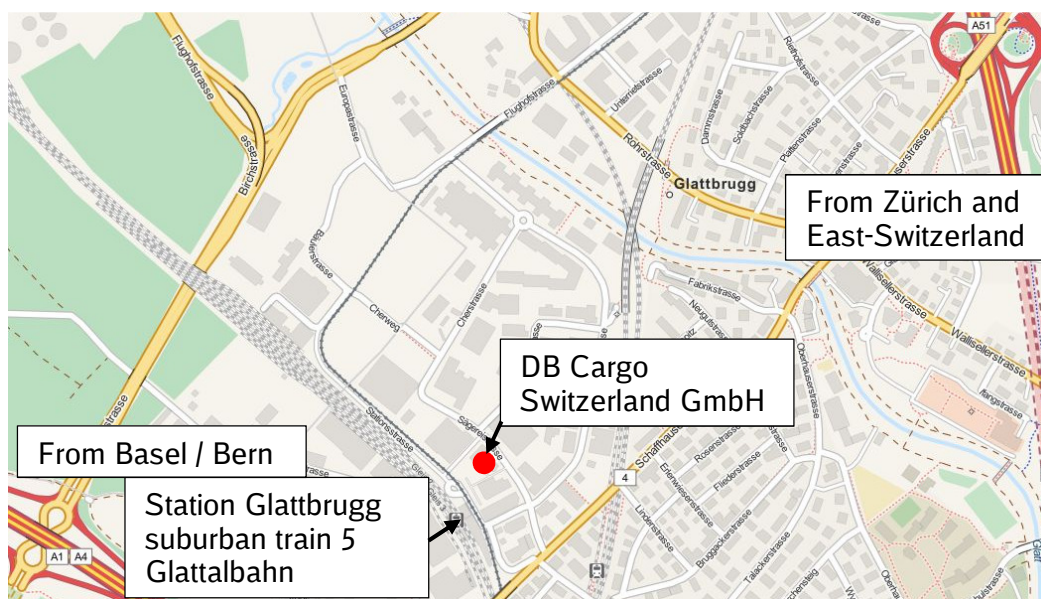

DB Cargo Schweiz GmbH

Sägereistrasse 21
8152 Glattbrugg

Tel. +41 44 807 59 00
Fax. +41 44 807 59 01

Directions

By train

You reach our offices with the suburban train no. 5 from Zürich in direction of Rafz or Niederweningen. The headquarters of DB Cargo Switzerland GmbH is located diagonally across the station Glattbrugg.

By car

Coming from Basel or Bern you drive via intersection Limmattal in direction of Zürich Airport. Use the exit Zürich Seebach and follow the signposts to Glattbrugg. At the 2nd traffic lights turn right (Europastrasse) and after a 90 degree left-hand bend turn right again crossing the tram tracks. Then take the first exit of the roundabout. Some 150 meters after another 90 degree left-hand bend the offices are situated on the right-hand side.

Coming from East-Switzerland or from direction of Zürich on the A51 motorway (Airport motorway) to the direction of Zürich Airport, leave the motorway at the exit Glattbrugg and turn left in direction of Glattbrugg. Follow the street for some 1.4 km, and then turn right at the traffic lights. DB Cargo Switzerland offices are located after some 100 meters on the right-hand side.

By plane

Airport Zürich, from there with the „Glattalbahn“ (tram) to Glattbrugg station (4 stops). Our offices are diagonally across the station Glattbrugg.

© OpenStreetMap-Mitwirkende